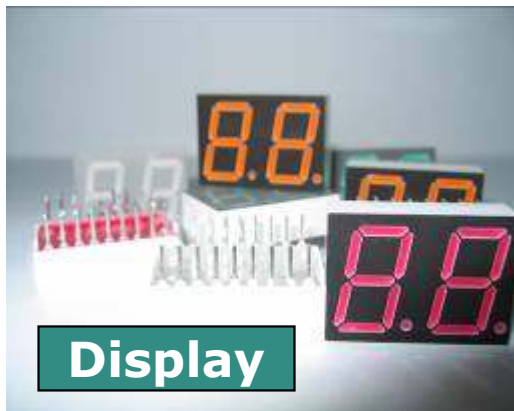

Our Product : Product Application - LED Encapsulant

Lamp

Lamp

Outdoor Display

Display

Smart Display

SMD-Automotive

Lamp, Display, Smart Display etc...